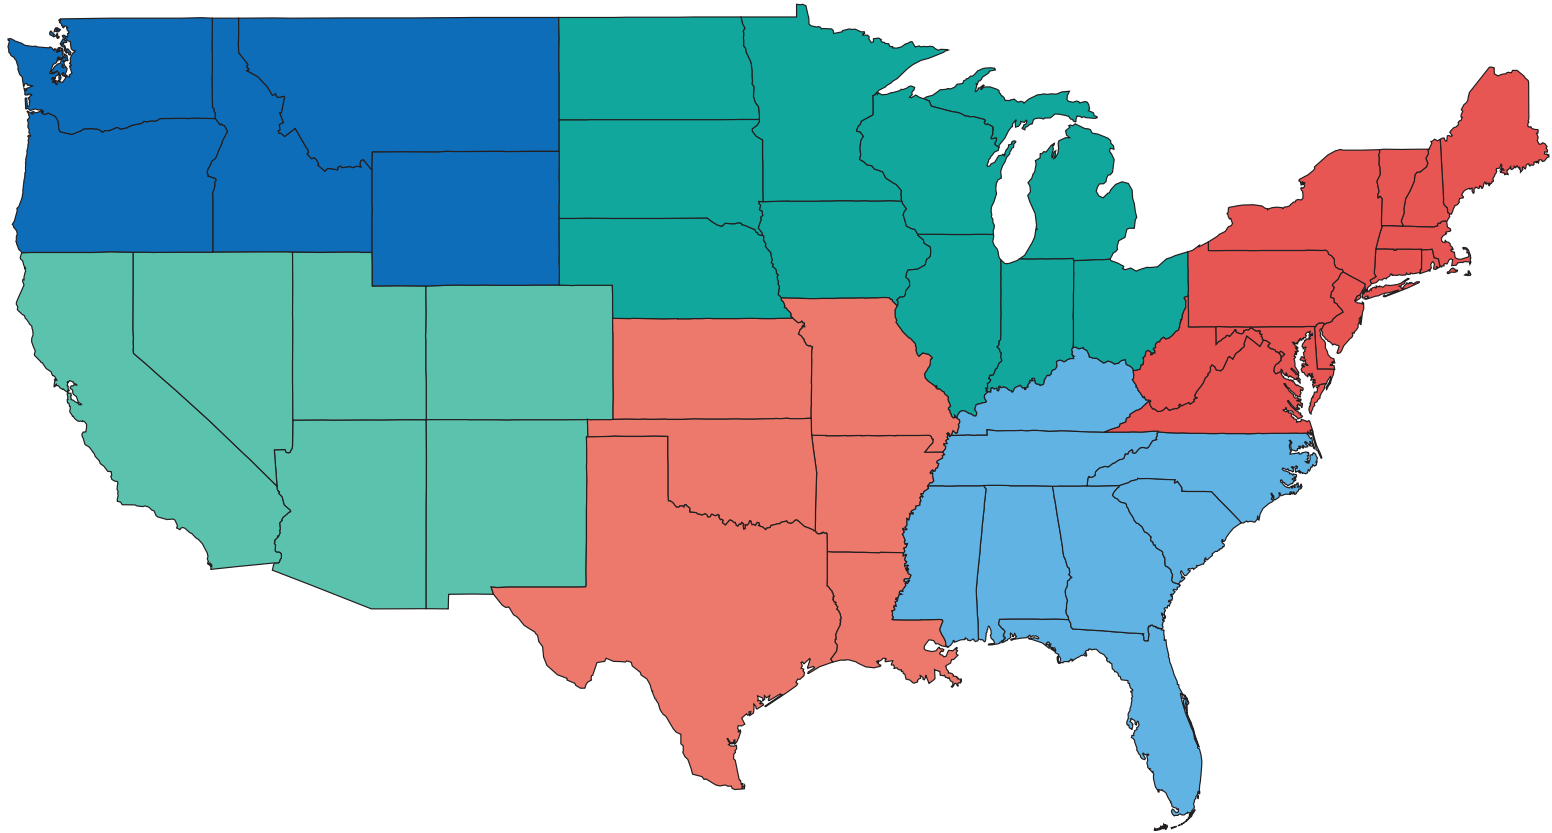

# THE GROUP

TRAVEL LEADER

## REGIONAL CIRCULATION

● Northeast .....	4,397
● Southeast .....	2,927
● Midwest .....	3,305
● South-Central .....	1,816
● Northwest .....	441
● Southwest .....	<u>1,905</u>
Total: .....	14,791 *Buyers Only